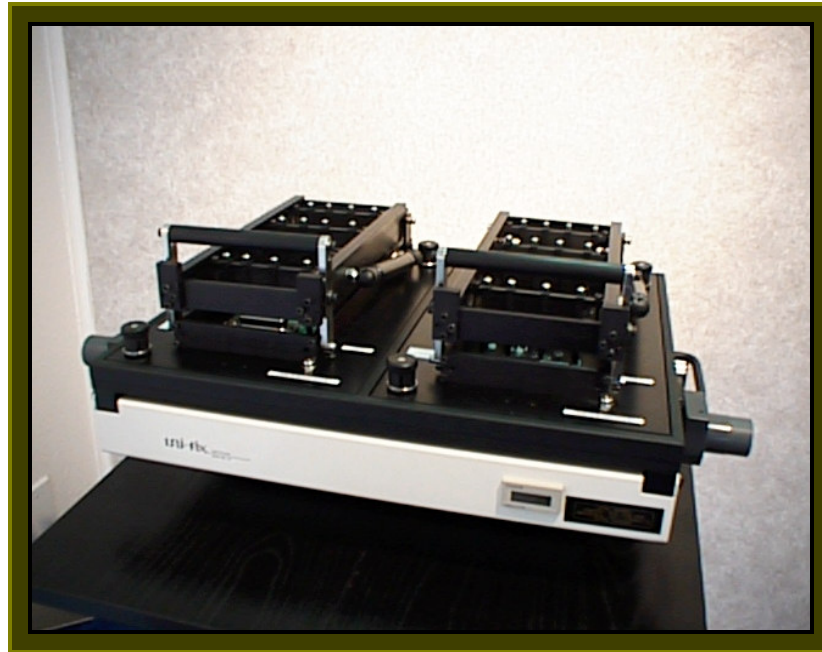

18401 North 25th Avenue, Suite 130, Phoenix, AZ 85023
Phone: 602-843-8565 Fax: 602-843-8766 www.uni-fix.com

Series 1400 Hewlett Packard 3060/3062/3065 Test Fixtures

Fixture kits include aluminum fixture pan, cross laminate G-10 FR4 probe and top plates, cantilever hinge assemblies, pull latches, aluminum wire-pull handles, Poron seals, machined hinges and vacuum ports, .375" guide pins and Delrin guide bushings.

Finished fixtures include full size copper-clad ground planes, two (2) tooling pins and wiring of one (1) power supply.

<u>P/N</u>	<u>Description</u>	<u>Max Product Area</u>
VF-1401-1	Single Well	8"x12"
VF-1402-1	Single Well	12"x16"
VF-1403-1	Single Well	16"x20"
VF-1402-2	Dual Well	12"x6" (2)
VF-1403-2	Dual well	16"x8" (2)

Options

<u>P/N</u>	<u>Description</u>
IO-1400-SBT	Single Latch D-Tent
IO-1400-DBT	Double Ball D-Tent
IO-1400-GNDP	Ground Plug
IO-1400-PWRP	Power Plug
IO-1400-PP	Penta Plug
IO-1400-UP	Utah Plug
IO-1400-UNI	Uni-Plug